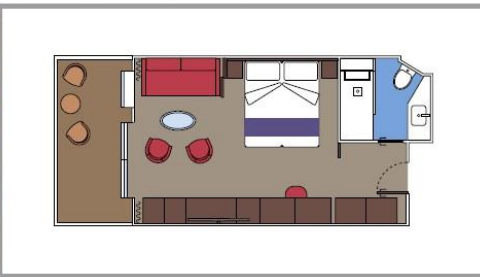

 **MSC YACHT CLUB DELUXE SUITE** YC1

 ≈25
 ≈5
 15-21
 4

- › Spacious wardrobe
- › Bathroom with a large shower

MSC YACHT CLUB RESTAURANT

LA PLAGE

MSC SPORTPLEX

RAJ POLO TEA HOUSE