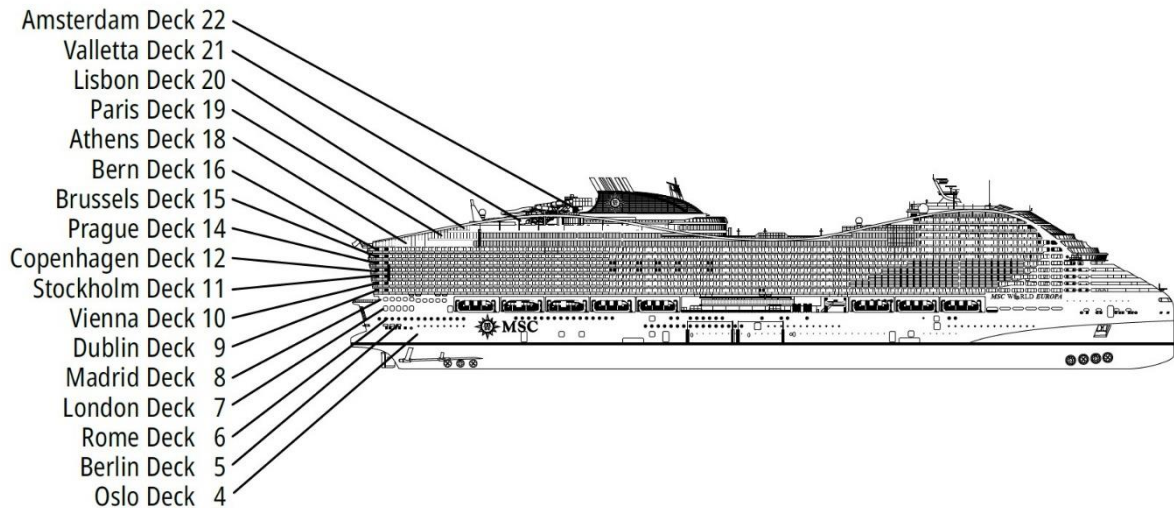

# MSC WORLD EUROPA

MSC YACHT CLUB	Exclusive services	Seats	Surface (m <sup>2</sup> )	Deck
MSC YACHT CLUB CONCIERGE	Reception with 24-hour concierge service			16 Bern
152 SUITES WITH BUTLER SERVICE	24-hour butler service	146	547	19 Paris
TOP SAIL LOUNGE	MSC Yacht Club panoramic lounge			
MSC YACHT CLUB RESTAURANT	Exclusive restaurant	208	375	20 Lisbon
MSC YACHT CLUB GRILL & BAR	Buffet and grill			
MSC YACHT CLUB LANAI	Outdoor lounging venue	333	1.793	21 Valletta 22 Amsterdam
MSC YACHT CLUB SUNDECK & POOL	Solarium, bar, pool, whirlpool bath, lounge			

 **MSC YACHT CLUB DELUXE SUITE** YC1

 ≈25
 ≈5
 15-21
 4

- › Spacious wardrobe
- › Bathroom with a large shower

MSC YACHT CLUB RESTAURANT

LA PLAGE

MSC SPORTPLEX

RAJ POLO TEA HOUSE